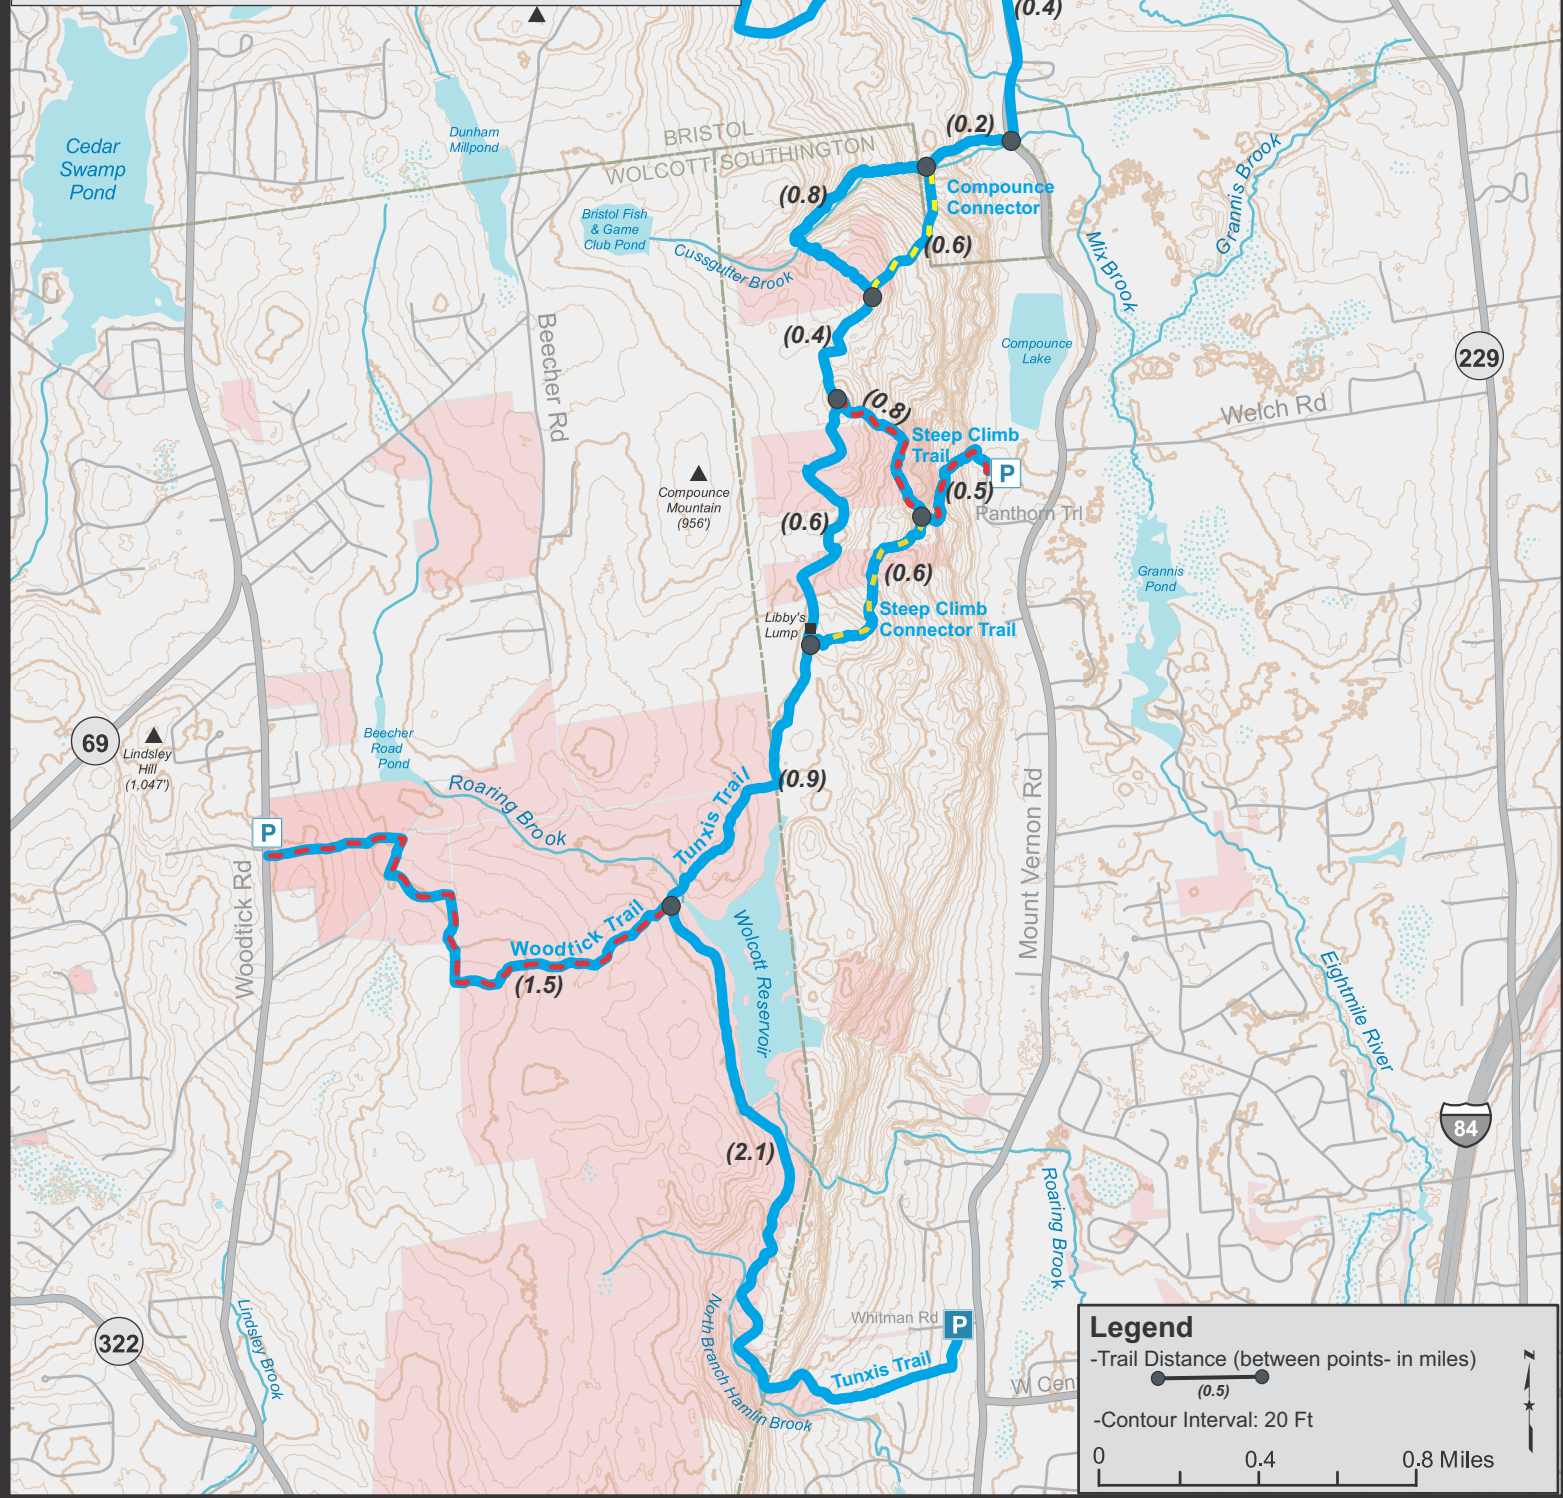

# ATTENTION HIKERS

## TRAILS IN THIS AREA HAVE CHANGED.

USE THIS UPDATED MAP FOR NEW BLAZE COLORS AND TRAIL LOCATIONS.

To read a detailed description of the trail changes, scan now:

**Legend**

- Trail Distance (between points- in miles)
- (0.5)
- Contour Interval: 20 Ft

0 0.4 0.8 Miles